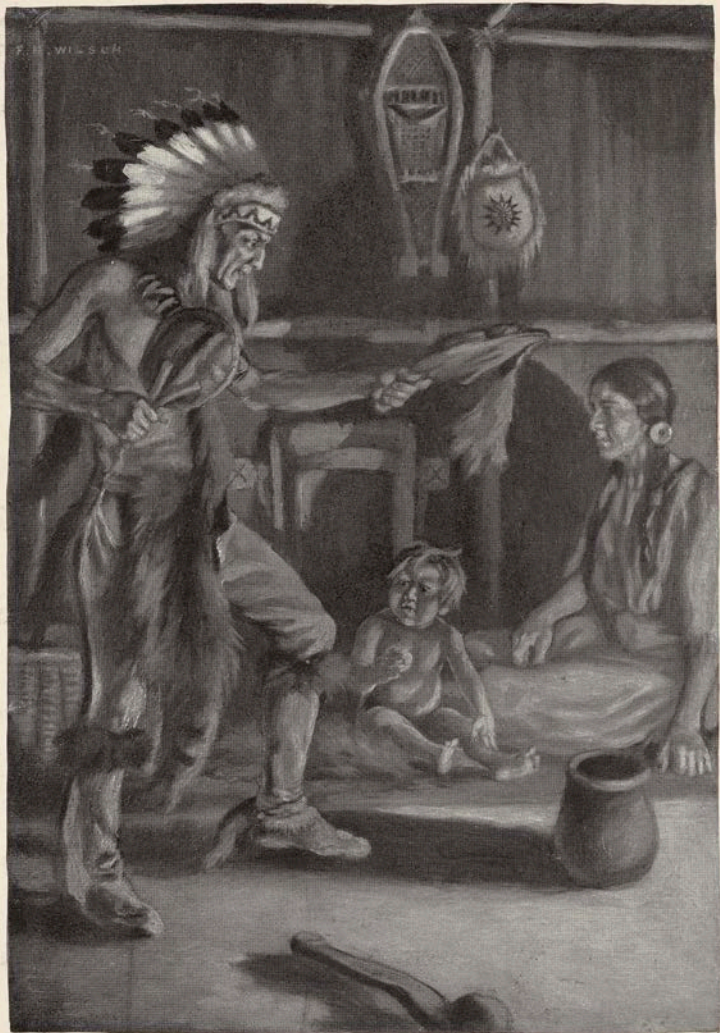

p. 68

The image shows a single page of aged, yellowish-brown paper. The paper is heavily stained, particularly along the edges and in the center. In the upper right corner, the handwritten text "p. 68" is visible. The rest of the page is covered in faint, illegible markings that appear to be bleed-through from the reverse side or very light pencil scribbles. The overall appearance is that of an old, damaged document page.

p. 70

11963

PH ME 9

p 65

The image shows a rectangular piece of aged, yellowish-brown paper. The paper is heavily stained, particularly around the edges, with a mottled, brownish pattern. In the center, there is a large, irregular white stain that obscures any text or markings that might have been there. The overall appearance is that of an old, damaged document page.

p. 72

F. N. WILSON

F. N. WILSON
1905.

PIN NEG #11973

PIX NEG. 11974

PIX NEG # 11975